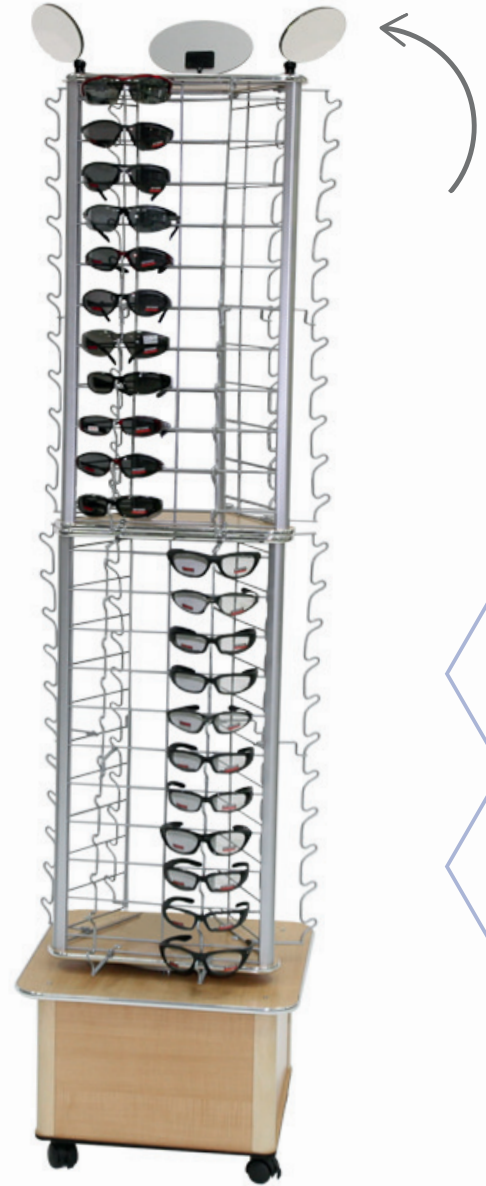

Displays and Cases

Floor Displays

Showcase your eyewear with our sleek 132-count rotating floor display. Featuring three sides for easy browsing, mirrors on top for quick try-ons, and a lockable storage box underneath to keep extra inventory secure, this display is both functional and stylish. Perfect for maximizing space and enhancing customer experience!

*more styles available online